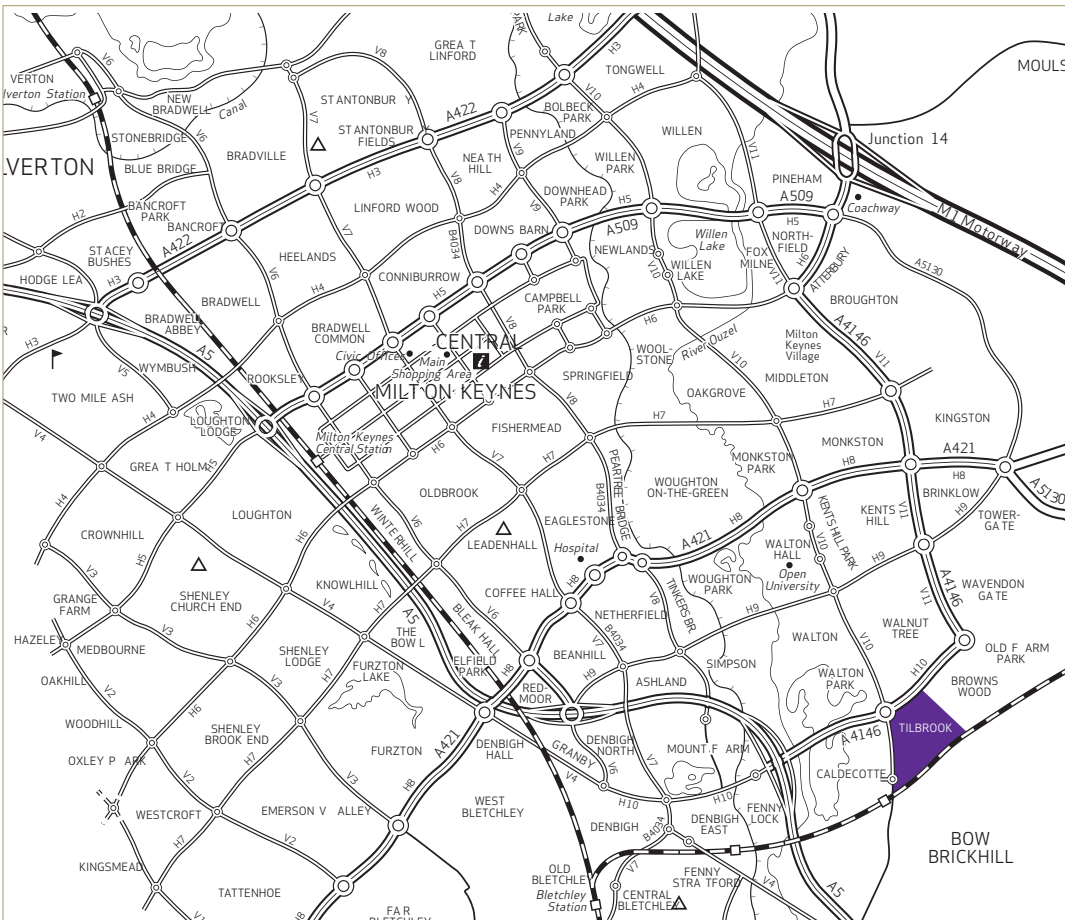

Super Alloys Online

Super Alloys International
Number 1 Java Park
Bradbourne Drive
Milton Keynes MK7 8AT
Tel. +44 (0)1908 275700
Fax. +44 (0)1908 275701
sales@superalloys.co.uk

Transport links

Super Alloys is less than five miles from
Central Milton Keynes Train and Bus Station.

For train and bus timetables please visit:

Trains: www.nationalrail.co.uk
Buses: www.nationalexpress.com

All Images and content Copyrights Super Alloys International limited

Super Alloys International Limited
Number 1 Java Park, Bradbourne Drive, Tilbrook, Milton Keynes MK7 6AT
Tel. +44 (0)1908 275700 Fax. +44 (0)1908 275701 Email. sales@superalloys.co.uk